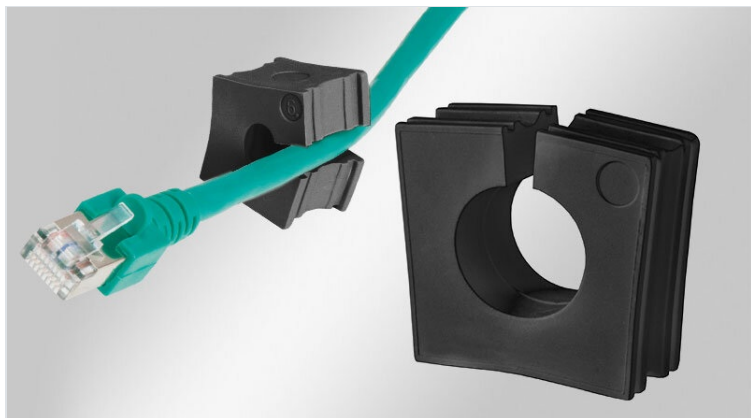

KT | Doorvoertulen, zwart

voor kabeldiameters 1-35 mm / IP66 / IP68

IP54

IP55

IP64

IP65

IP66

IP67

IP68

RISA

ECOLAB certified

RoHS compliant

Made in Germany

WE CONTROL COMPONENTS

[Bestel direct online @ CC Nederland »](#)

[Voor aanvragen uit België klik hier »](#)

Cable grommets KT small are used with the following cable entry components:

- [KEL cable entry frames](#)
- [KVT split cable glands](#)

In combination with [KEL-ER cable entry frames](#) and [KVT-ER cable glands](#) the KT single-hole grommets enable a sealing of the cables with up to IP66 / IP68.

The model range KT small is designed for cable diameters from 1 to 17 mm. Cable grommets KT large accept a wide range of cable diameters from 13 to 35 mm.

When installing the small grommets in multiple rows, the flat sides should be facing each other. This allows the flat sides to match up and provide a secure seal.

Specificaties

IP-classificatie (EN 60529)	IP54, IP55, IP64, IP65, IP66, IP67, IP68
Materiaal	Elastomeer
Vlam klasse	UL94-HB
Temperatuur	-30 C° tot 90 C°
Eigenschappen	hoge chemische bestendigheid

Voordelen

- Het doorvoeren van voorgeconfectioneerde kabels door kabel doorvoer frames en deelbare wartels
- Beschikbaar voor een groot aantal kabeldiameters
- Sterk verhoogde kabeldichtheid bij gebruik van [dubbele of viervoudige doorvoertules](#)

Producttypes en maten

BTK bk

Art.nr.	41351
EAN	4251269307072
Aantal	10
Kleur	zwart
Lengte	21 mm
Breedte	21 mm

Hoogte	19 mm
Montage hoogte	2 mm
Voor kabeltype	Ronde kabel
Blinde tule	1

KT 1 bk

Art.nr.	39943
EAN	4251269318160
Aantal	10
Voor aantal kabels	1
Kleur	zwart
Lengte	21 mm
Breedte	21 mm

Hoogte	19 mm
Montage hoogte	2 mm
Voor kabeltype	Ronde kabel
Voor kabeldiameters	1 x 1 - 2 mm